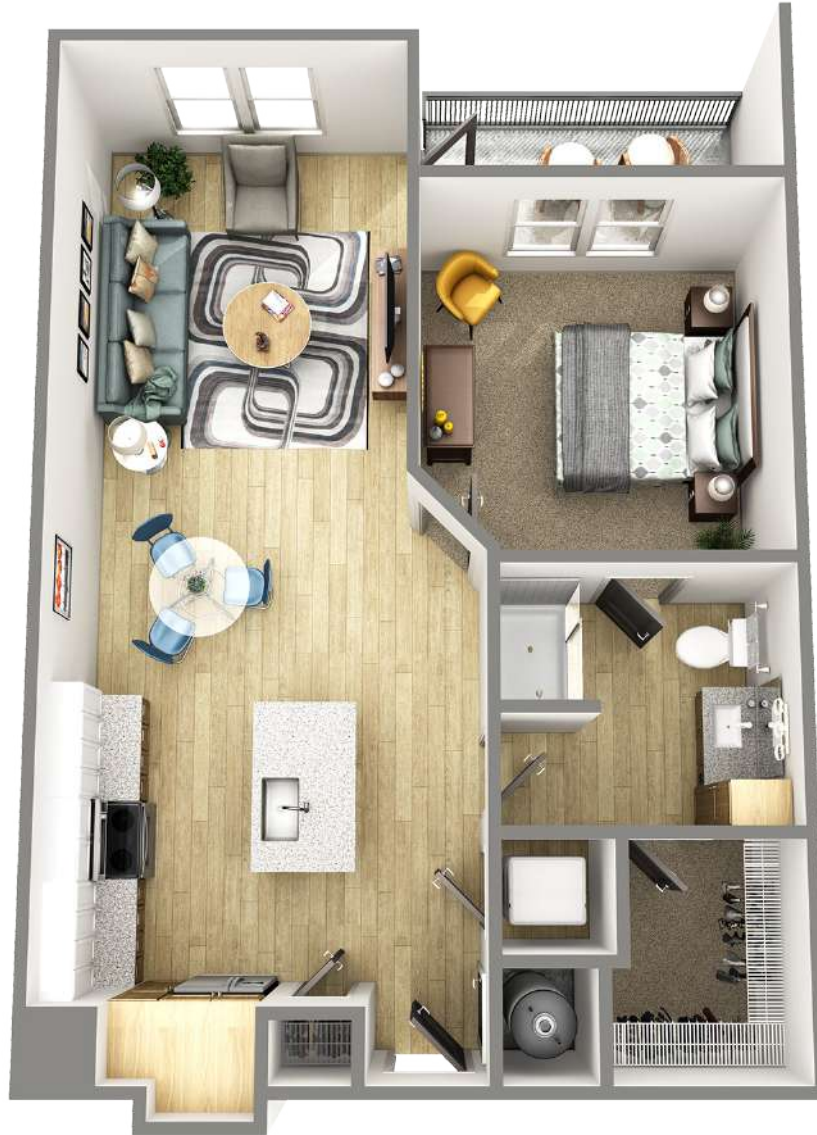

A2

1 BED / 1 BATH

750

SQ. FT.

1290 Old Peachtree Road | Suwanee, GA 30024

www.havenatsugarloafapts.com

Floor plans are artist's rendering. All dimensions are approximate. Actual product and specifications may vary in dimension or detail. Not all features are available in every apartment. Prices and availability are subject to change. Please see a representative for details.