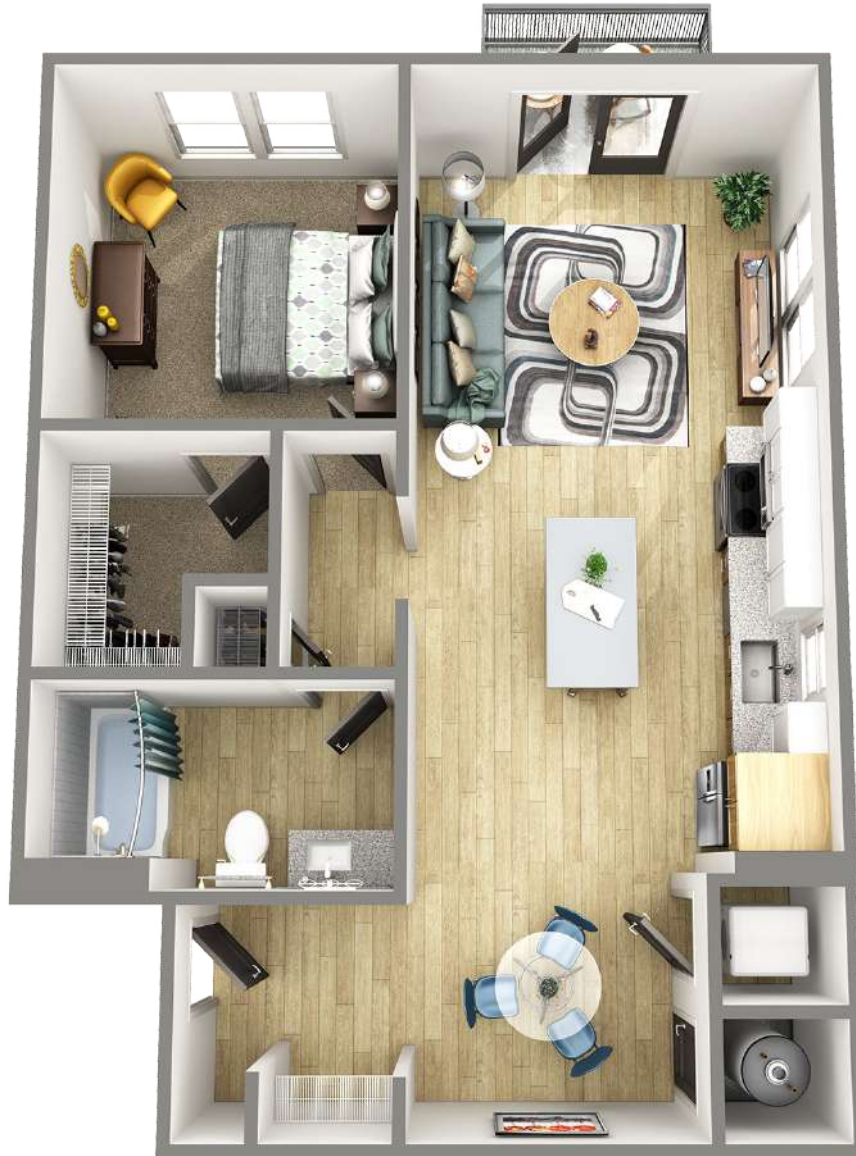

# A6a

1 BED / 1 BATH

# 750

SQ. FT.

1290 Old Peachtree Road | Suwanee, GA 30024

[www.havenatsugarloafapts.com](http://www.havenatsugarloafapts.com)

*Floor plans are artist's rendering. All dimensions are approximate. Actual product and specifications may vary in dimension or detail. Not all features are available in every apartment. Prices and availability are subject to change. Please see a representative for details.*